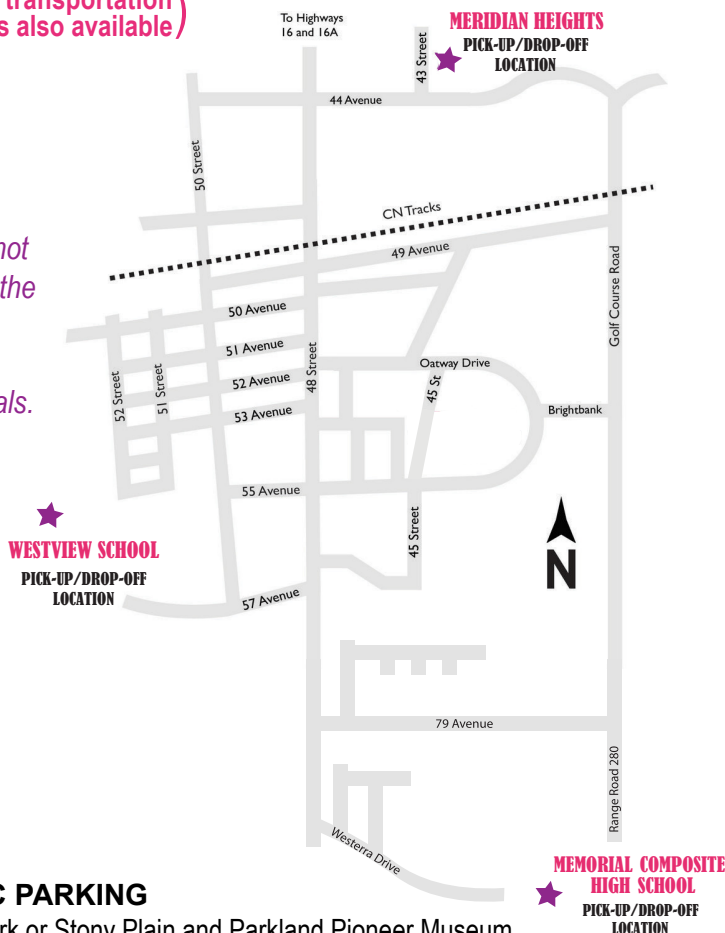

FREE!

PARK & RIDE

Pick-up/Drop-off Locations

Westview School

5313 - 57 Avenue

École Meridian Heights School

4119 - 43 Street

Memorial Composite High School

50 Westerra Centre

(Accessible transportation with ramp is also available)

Shuttle Times

Friday 5:30 PM to Midnight

Saturday 11 AM to Midnight

Sunday 9:30 AM to 5:30 PM

Pick-up every half hour, starting on the half hour. Check for updates on stonyplain.com/farmersdays

Animals are not permitted on the bus, with the exception of service animals.

NO PUBLIC PARKING

at Heritage Park or Stony Plain and Parkland Pioneer Museum. Violators will be towed.