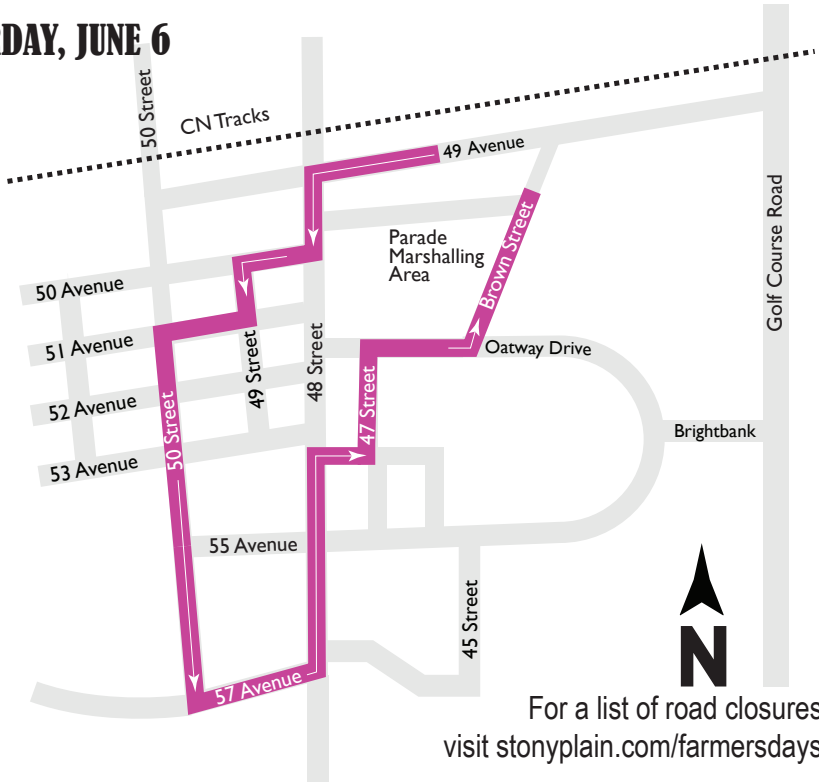

MAYOR AND COUNCIL PANGCAKE BREAKFAST

SATURDAY, JUNE 6

Kick off your day at Glenn Hall Centennial Arena with a classic pancake breakfast, then mosey on over to catch the West Parkland Gas Co-op Parade.

Parking is available on-site.

7 AM to 9 AM

Adult - $5, Senior (60+) - $3, Teen (13-17) - $3, Youth (5-12yrs) - $2, Under 5 - Free

Breakfast includes a plate of pancakes, sausage, and juice, hot chocolate or coffee.

WEST PARKLAND GAS CO-OP PARADE

SATURDAY, JUNE 6

10 AM

For a list of road closures
visit stonyplain.com/farmersdays