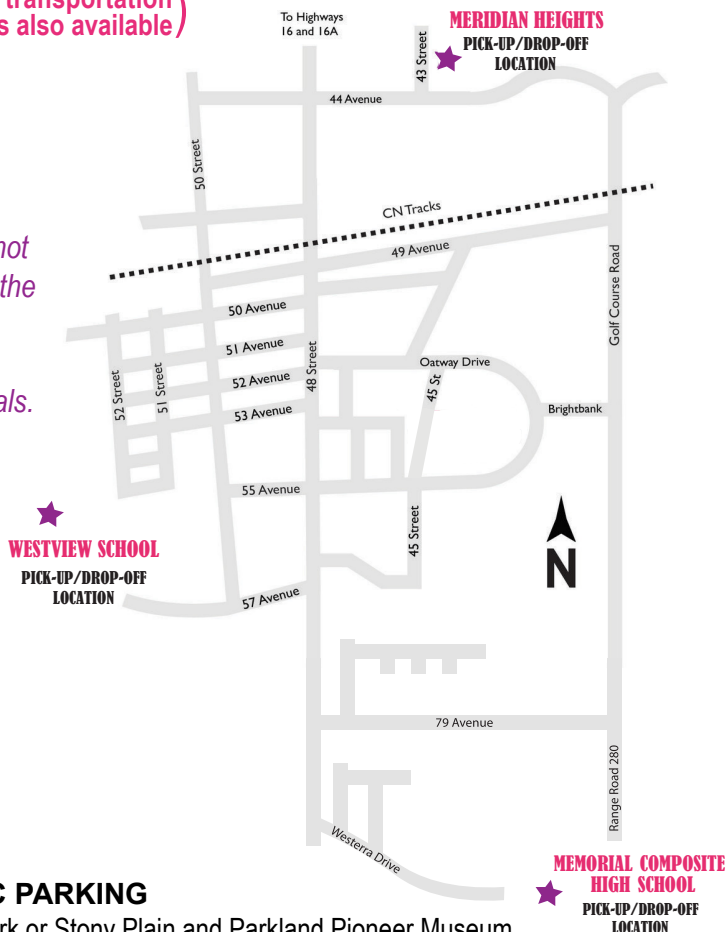

FREE!

PARK & RIDE

Pick-up/Drop-off Locations

Westview School

5313 - 57 Avenue

École Meridian Heights School

4119 - 43 Street

Memorial Composite High School

50 Westerra Centre

(Accessible transportation with ramp is also available)

Shuttle Times

Friday 5:30 PM to Midnight

Saturday 11 AM to Midnight

Sunday 9:30 AM to 5:30 PM

Pick-up every half hour, starting on the half hour. Check for updates on stonyplain.com/farmersdays

Animals are not permitted on the bus, with the exception of service animals.

NO PUBLIC PARKING

at Heritage Park or Stony Plain and Parkland Pioneer Museum. Violaters will be towed.